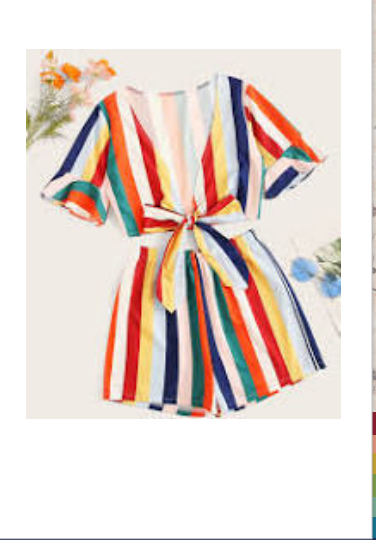

ROXY-FIED PRIDE

WHAT IF PRIDE HAPPENED ON A BEACH? THATS THIS LINE. PEACE. LOVE. PRIDE.