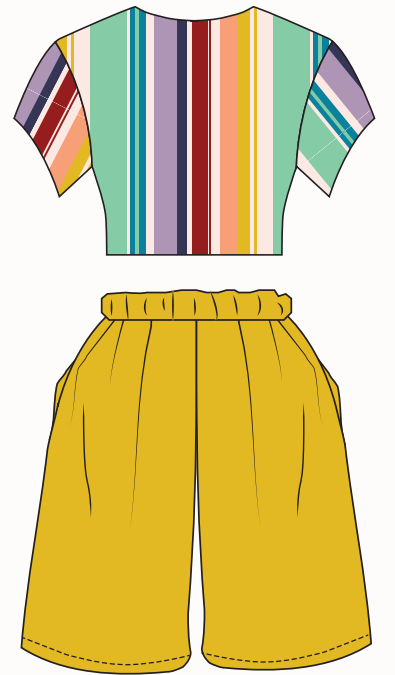

The background of the entire image is a cork texture, consisting of vertical strips of cork bark with a repeating pattern of small, dark, irregular shapes. The cork is light brown and has a natural, slightly uneven appearance.

**PANTONE®**  
17-4427 TCX  
Bluejay

**PANTONE®**  
19-3953 TCX  
Sodalite Blue

**PANTONE®**  
16-3817 TCX  
Rhapsody

**PANTONE®**  
19-3830 TCX  
Astral Aura