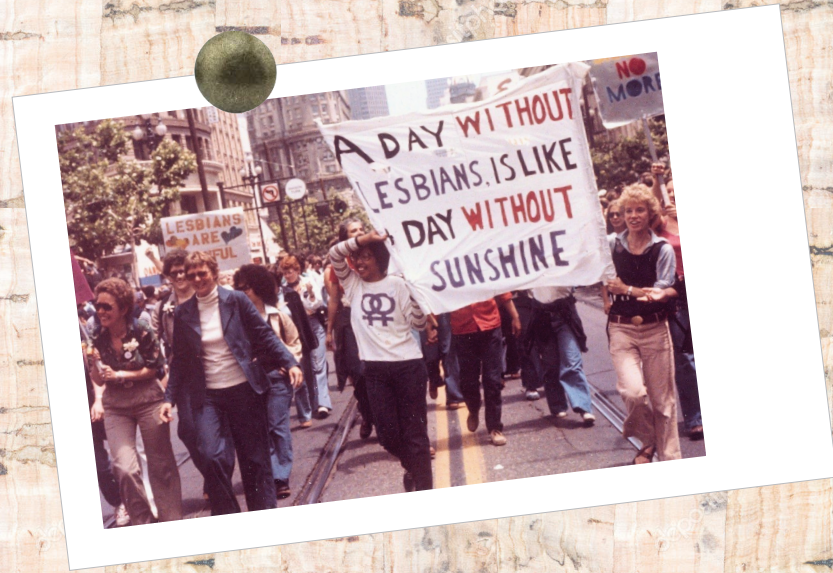

PRIDE VIA 1970'S THROWBACK- THE START