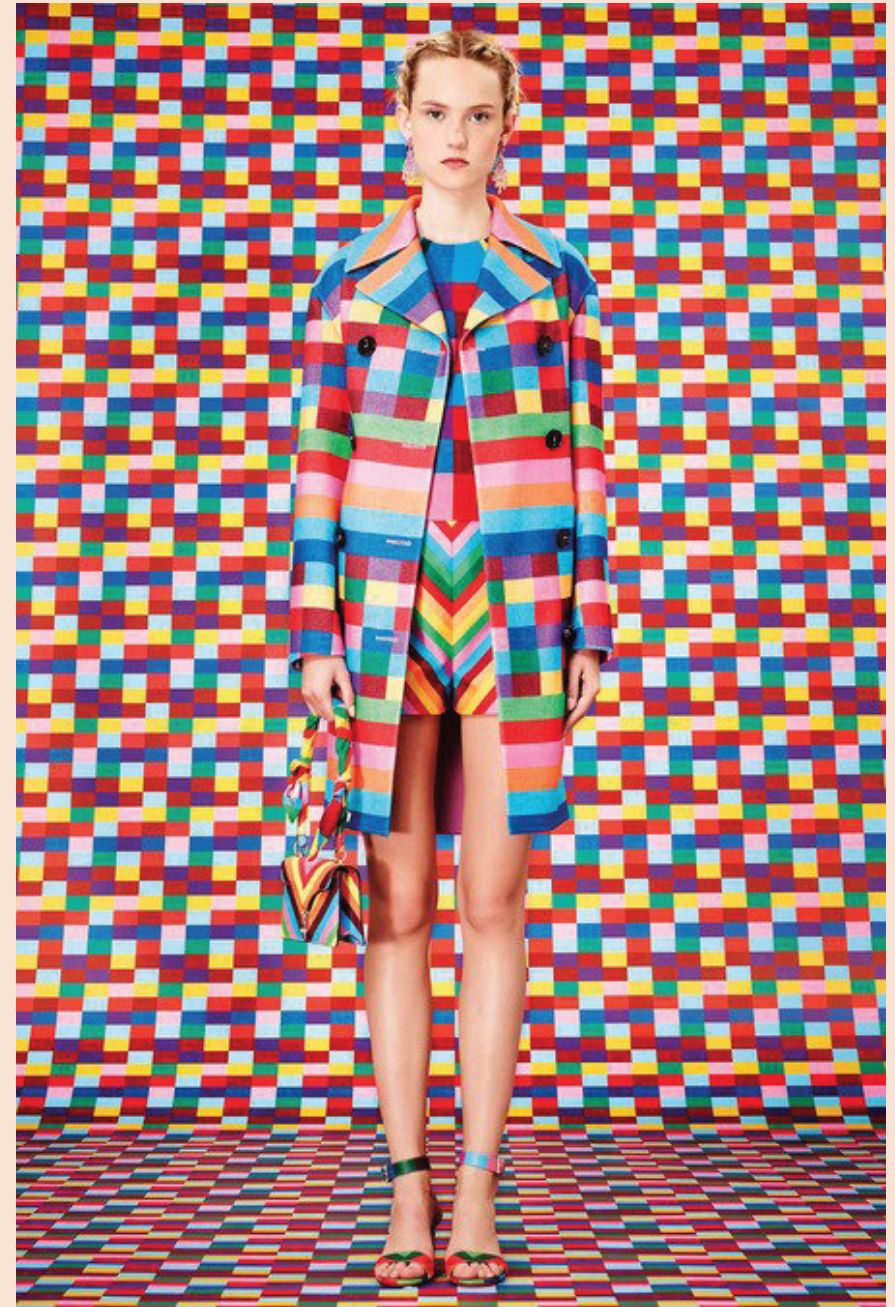

PRINT IDEAS