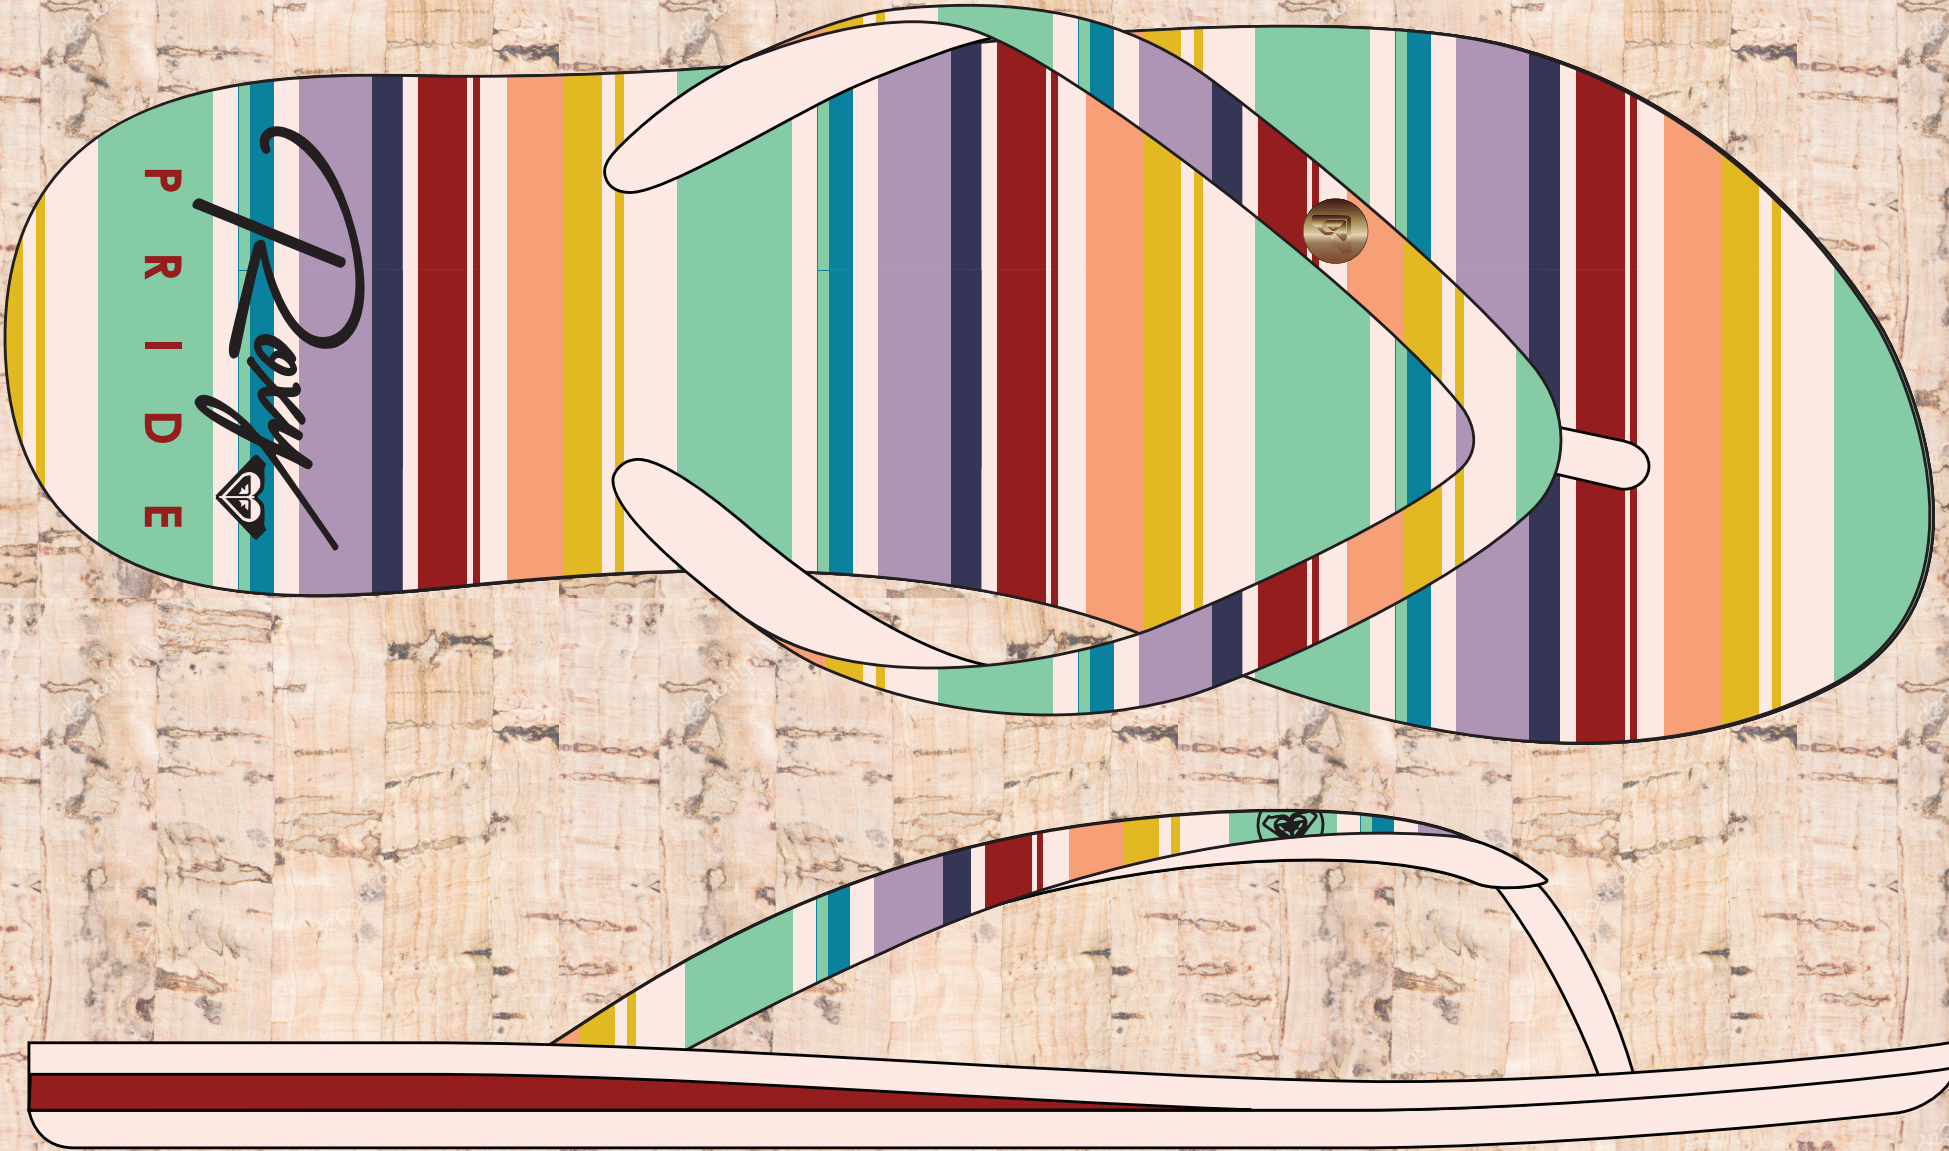

The background of the entire image is a cork texture, consisting of vertical strips of cork bark with a repeating pattern of small, dark, irregular shapes. The cork is light brown and has a natural, slightly uneven appearance.

# SWIMSUITS

# PRIDE PACK

THE  
ELS  
SLIDE

THANK YOU!!  
FOR LISTENING!!!

(BABY MEL AT HER FIRST PRIDE IN 2014)

AND FOR AN AWESOME SUMMER!!!