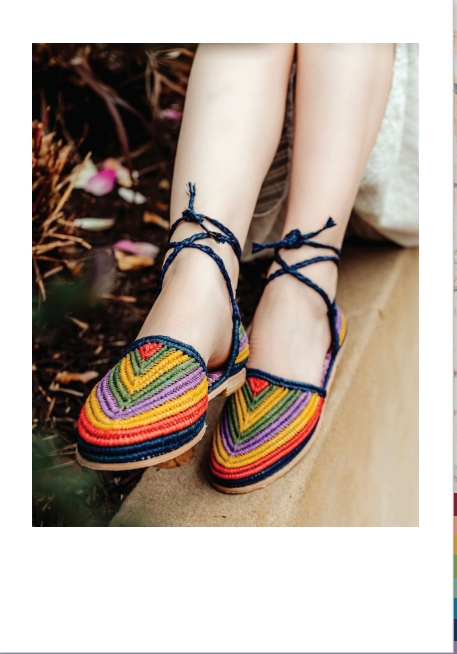

ROXY-FIED PRIDE

WHAT IF PRIDE HAPPENED ON A BEACH? THATS THIS LINE. PEACE. LOVE. PRIDE.