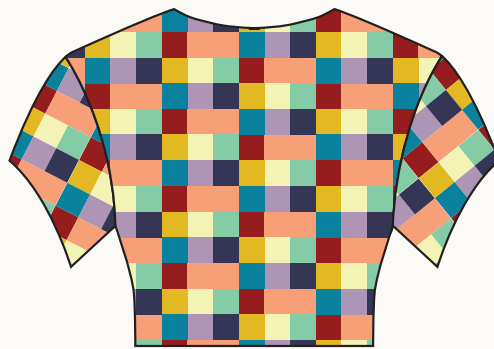

The background of the entire image is a cork texture, consisting of vertical strips of cork bark with a repeating pattern of small, dark, irregular shapes. The cork is light brown and has a natural, slightly uneven appearance.

# “ROXY RAINBOW” COLOR PALETTE

**PANTONE®**  
19-1559 TCX  
Scarlet Sage

**PANTONE®**  
15-1331 TCX  
Coral Reef

**PANTONE®**  
14-0755 TCX  
Sulphur

**PANTONE®**  
15-0343 TCX  
Greenery

**PANTONE®**  
14-6017 TCX  
Neptune Green

**PANTONE®**  
17-4427 TCX  
Bluejay

**PANTONE®**  
19-3953 TCX  
Sodalite Blue

**PANTONE®**  
16-3817 TCX  
Rhapsody

**PANTONE®**  
19-3830 TCX  
Astral Aura