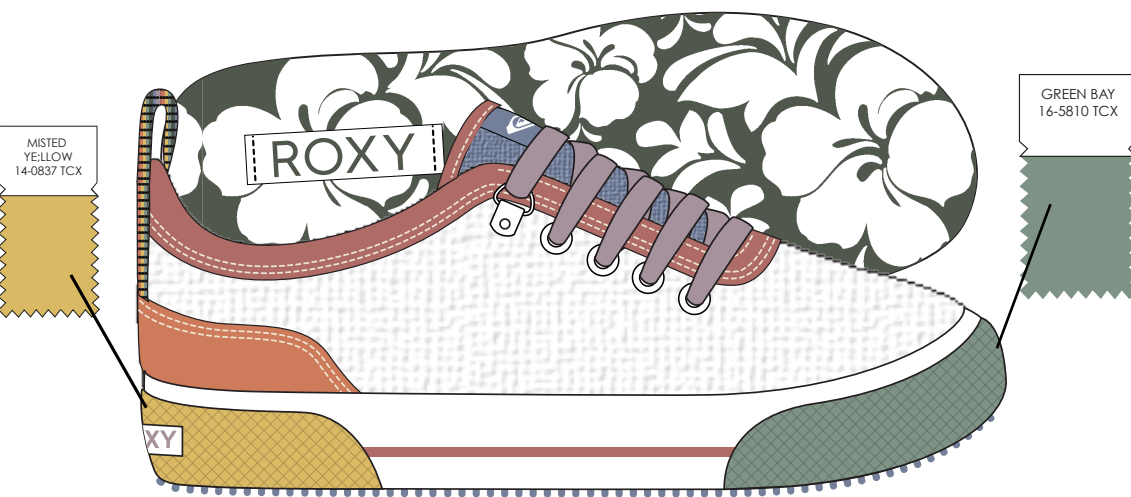

TOOLING CODE: RX-19FA03
LAST CODE: RXL-142

SIZE: W6

DESIGNER: LINDSEY CLANCY

DATE: 5.25.19

LINING

LINING

<p>UPPER MATERIAL SWATCH # 8</p> <p>LOCALLY SOURCED WOVEN - SEE SWATCH SAMPLE</p> <p>BRIGHT WHITE 11-0601 TPG</p>	<p>HEEL</p> <p>BRANDIED MELON 16-1340 TCX</p>	<p>LACES</p> <p>SEA FOG 16-3304 TCX</p>	<p>EYELETS</p> <p>BRIGHT WHITE 11-0601 TPG</p> <p><small>VENDOR: DAESUNG (TRENDAWARE) HARDWARE NAME: DDC-A82 9MM CODE: TR-EY-CO-01095 COLOR: NORMAL PLATING OR PAINTED COLOR COST: 0.0115 (FOB) UOM: SET CONTENT: 9MM BRASS EYELET WITH WASHER LEAD TIME: MOQ: SAMPLE ORDER DATE: CAUTION: 5.10.13 PRICE INCREASE</small></p>	<p>D RING</p> <p>BRIGHT WHITE 11-0601 TPG</p> <p><small>VENDOR: DAESUNG (TRENDAWARE) HARDWARE NAME: DDC-A33 10MM (D3102-41CD) CODE: TR-MHW-CO-01780 COLOR: NORMAL PLATING OR PAINTED COLOR COST: 0.0600 (FOB) UOM: EACH CONTENT: 10MM BRASS SPEED LACE D-RING LEAD TIME: MOQ: SAMPLE ORDER DATE: CAUTION:</small></p>	
<p>UPPER TOPLINE BINDING</p> <p>LOCALLY SOURCED 6OZ CANVAS</p> <p>CANYON ROSE 17-1520 TCX</p>	<p>FOXING TAPE</p> <p>BRIGHT WHITE 11-0601 TPG</p> <p>FOXING STRIPE</p> <p>CANYON ROSE 17-1520 TCX</p>	<p>FOXING TAPE SCAB</p> <p>BRIGHT WHITE 11-0601 TPG</p> <p>SCAB</p> <p>SEA FOG 16-3304 TCX</p> <p>ROXY</p>	<p>BACK BUMPER</p> <p>MISTED YELLOW 14-0837 TCX</p>	<p>OUT SOLE</p> <p>STONEWASH 17-3917 TCX</p>	<p>FRONT BUMPER</p> <p>GREEN BAY 16-5810 TCX</p>
<p>UPPER LINING</p> <p>LOCALLY SOURCED TERRY CLOTH LINING - PLEASE USE SAMPLE QUALITY AS SAMPLED ON CARTER</p> <p>BRIGHT WHITE 11-0601 TPG</p>	<p>TONGUE AND SOCK LINER</p> <p>BRIGHT WHITE 11-0601 TPG</p> <p>THYME 19-0309 TCX</p> <p>BASE CANVAS</p> <p>PRINT COLOR</p>	<p>SOCK LABEL</p> <p>BRIGHT WHITE 11-0601 TPG</p> <p>THYME 19-0309 TCX</p> <p>BASE CANVAS</p> <p>PRINT COLOR</p>	<p>TONGUE + LABEL</p> <p>STONEWASH 17-3917 TCX</p> <p>BRIGHT WHITE 11-0601 TPG</p> <p>BASE CANVAS</p> <p>ROXY HEART</p>		
<p>UPPER TOPSTICHING :</p> <p>BRIGHT WHITE 11-0601 TPG</p>	<p>BACKTAPE: SCREEN PRINTED ON 6 oz CANVAS. ARTWORK 100% TO SCALE</p> <p>2.75 MM PER STRIPE</p> <p>TRIFOLDED BACKTAPE</p> <p>CANYON ROSE 17-1520 TCX</p> <p>BRANDIED MELON 16-1340 TCX</p> <p>MISTED YELLOW 14-0837 TCX</p> <p>GREEN BAY 16-5810 TCX</p> <p>THYME 19-0309 TCX</p> <p>STONEWASH 17-3917 TCX</p> <p>SEA FOG 16-3304 TCX</p> <p>BRIGHT WHITE 11-0601 TPG</p> <p>BASE CANVAS</p>				