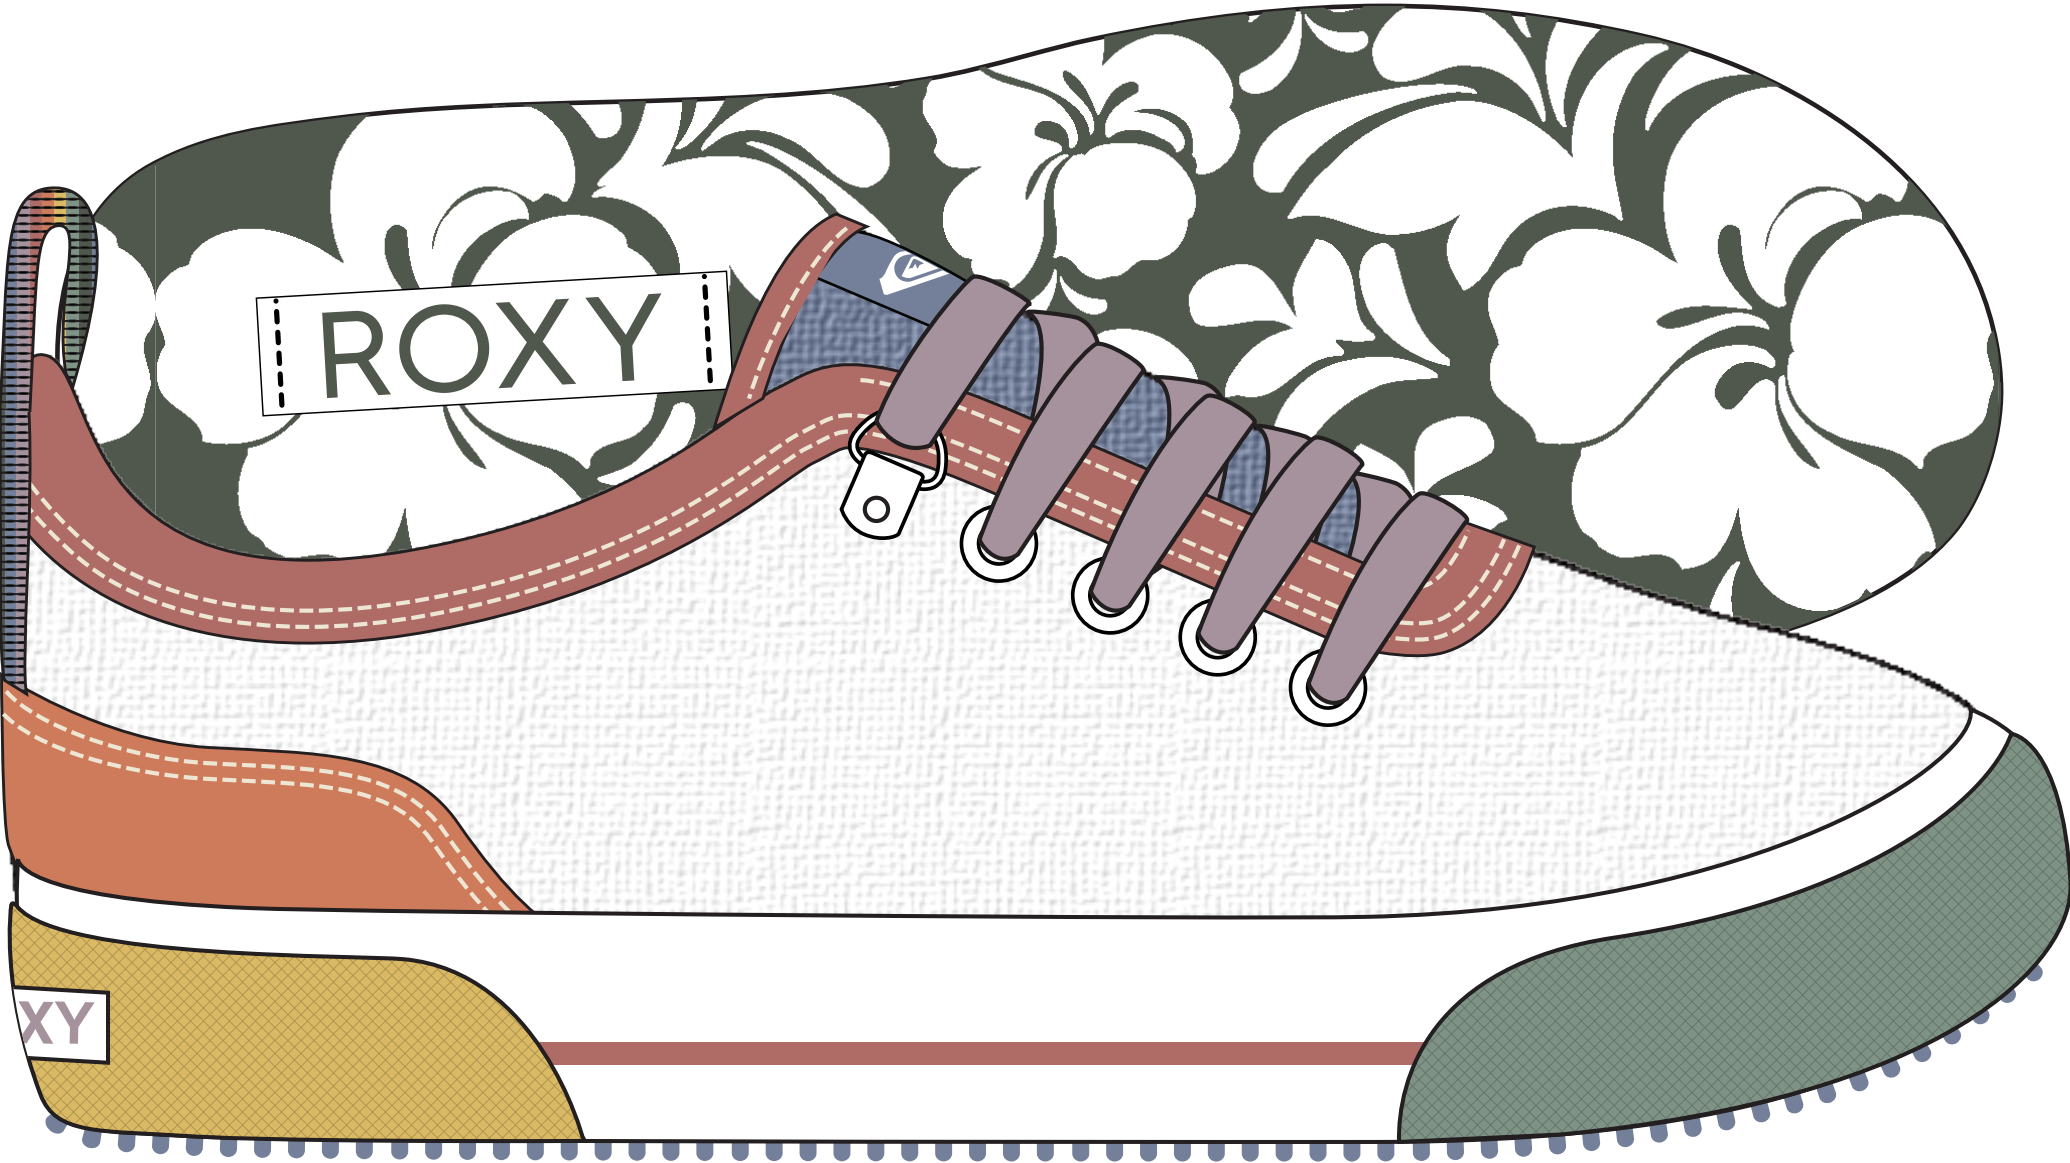

TOOLING CODE: RX-19FA03
LAST CODE: RXL-142

SIZE: W6

DESIGNER:LINDSEY CLANCY

DATE: 5.25.19

BRIGHT WHITE 11-0601 TPG	THYME 19-0309 TCX
BASE CANVAS	PRINT COLOR

ROXY

XY